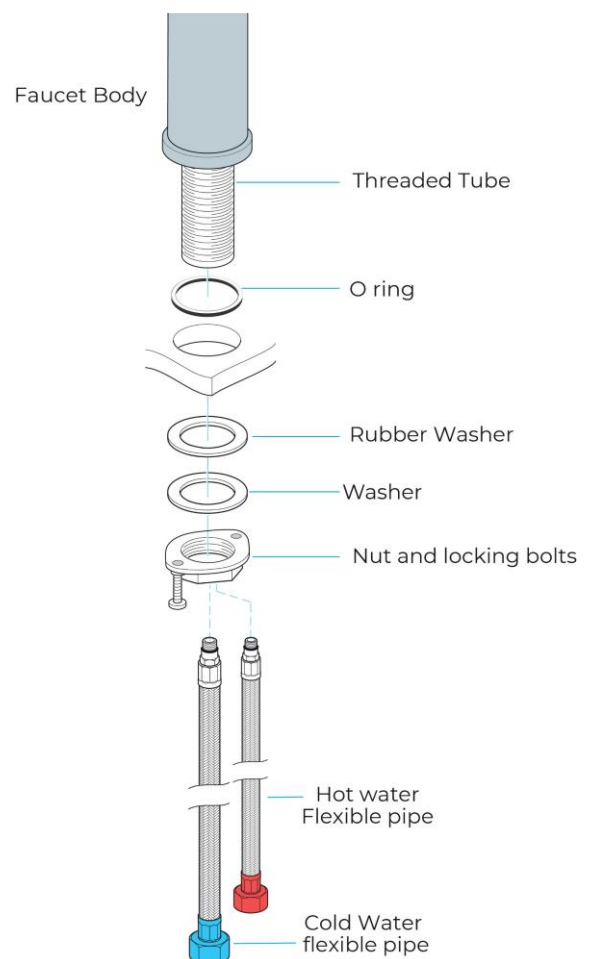

VENICE SINGLE HANDLE OIL RUBBED BRONZE SINK FAUCET SPECS

Specs:

- Installation Holes: One Hole
- Applicable hole distance: 32 - 35mm
- Number of Handles: Single Handle
- Valve Type: Ceramic Valve
- Faucet Body Material: Brass
- Style: Vintage Retro
- Installation: Deck Mounted
- Water Pressure: Min 0.4 bar, 1 bar is recommended
- Hot And Cold Water Hose Model: G1/2 (can replace G3/8)
- Material: Brass
- Color: antique brass
- Finish: brushed brass