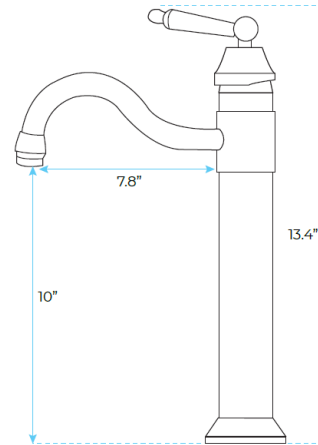

VENICE SINGLE HANDLE OIL RUBBED BRONZE SINK FAUCET SPECS

Specs:

- Installation Holes: One Hole
- Applicable hole distance: 32 - 35mm
- Number of Handles: Single Handle
- Valve Type: Ceramic Valve
- Faucet Body Material: Brass
- Style: Vintage Retro
- Installation: Deck Mounted
- Water Pressure: Min 0.4 bar, 1 bar is recommended
- Hot And Cold Water Hose Model: G1/2 (can replace G3/8)
- Material: Brass
- Color: antique brass
- Finish: brushed brass